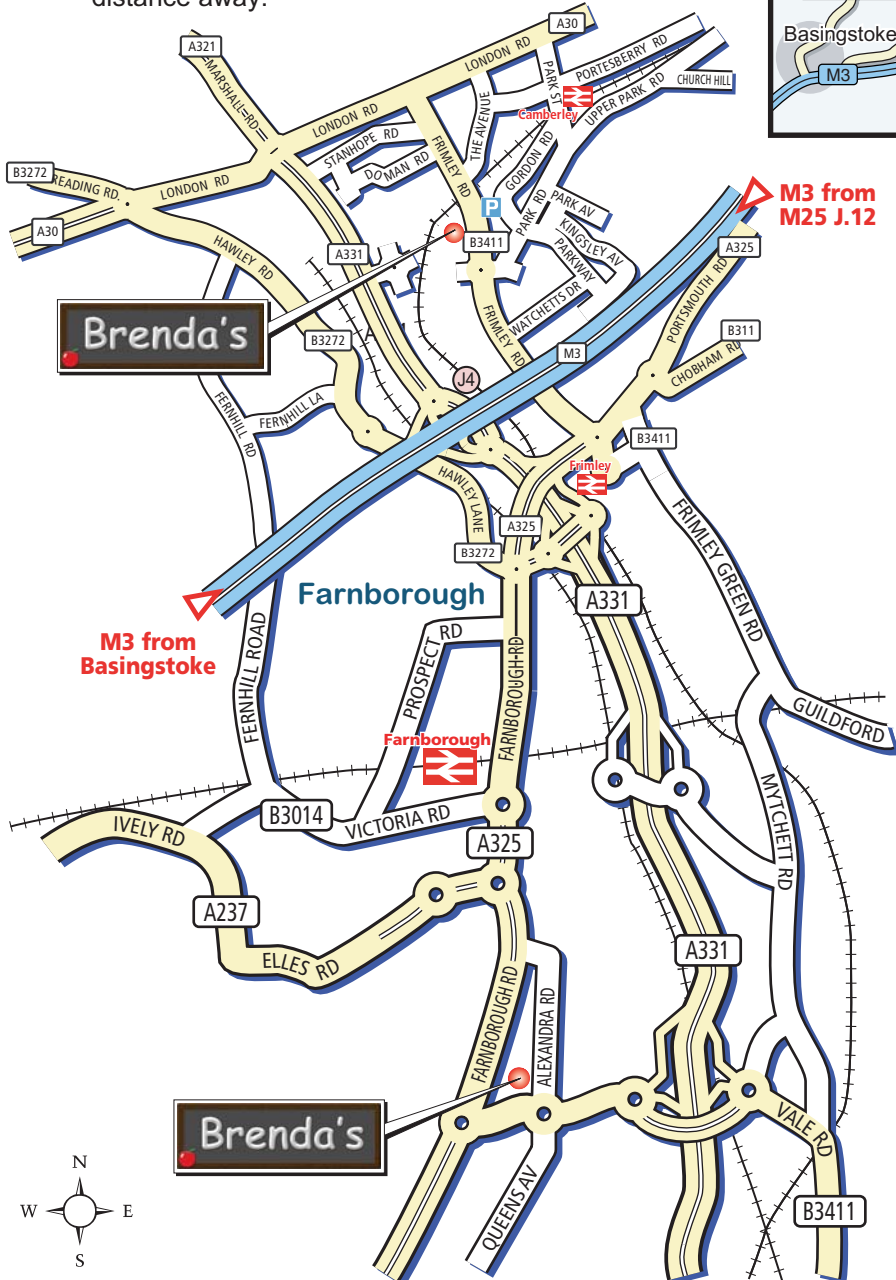

## DIRECTIONS to Camberley Store

Exit the M3 at junction 4 and at the roundabout take the exit signposted Frimley along the A331. After passing under the M3 at the roundabout take the first exit continuing on the A331. Keep left and exit onto the A325. At the next roundabout take the B3411 (Frimley Road). After 1.5km you will see our store on the left hand side.

Camberley station is approximately 1.3km away. Frimley Station is approximately 1.6 km away.

Limited on-street parking is available. There is also a public carpark in Watchetts Road a very short distance away.

## DIRECTIONS to Farnborough Store & Head Office

Exit the M3 at junction 4 and at the roundabout take the exit signposted Frimley along the A331. Continue along the A331 for just over 5km, taking the exit ramp when signposted for North Camp Station. At the roundabout take the third exit onto A3011. Continue straight on at the next roundabout into Lynchford Road. At the next roundabout take a right turn(3rd exit) into Alexandra Road. We are located after a short distance on your left.

North Camp station is approximately 1.5km away.

Limited on-street parking is available with car parks a short distance away at Napier Gardens and Peabody Road.